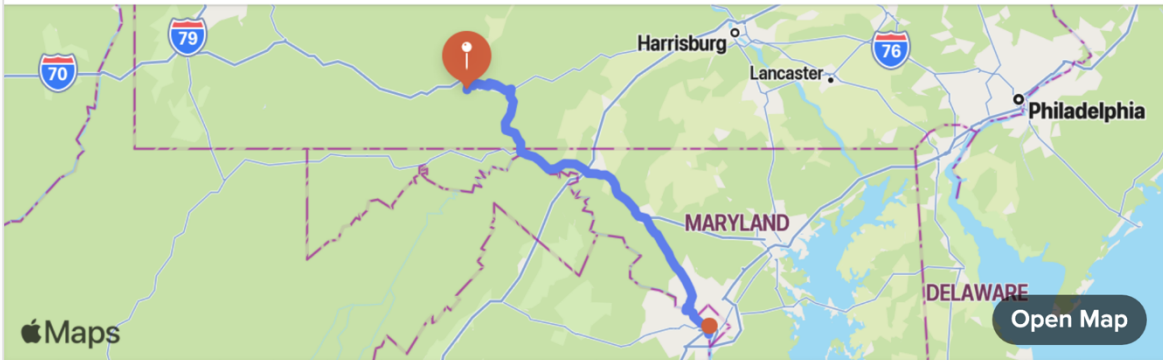

Omni Bedford Springs Resort

<https://www.omnihotels.com/hotels/bedford-springs>

Omni Bedford Springs Resort is located near the following airports:

- Pittsburgh International Airport (PIT)
- Harrisburg International Airport (MT)
- Reagan National Airport (DCA)
- Dulles International Airport (IAD)
- Baltimore/Washington International (BWI)

Pittsburgh, Harrisburg, Dulles, Reagan and Baltimore airports are all within a three-hour drive of the resort.

○ Pittsburgh International Airport, 1000 Airport Blvd, Pittsburgh, PA 15231

● Omni Bedford Springs Resort, 2138 Business 220, Bedford, PA 15522

Washington Dulles International Airport, 1 Saarinen Cir, Sterling, VA 20166

Omni Bedford Springs Resort, 2138 Business 220, Bedford, PA 15522

2 h 21 min

134 mi

Get Directions

2 h

Reagan Airport, Ronald Reagan Washington National Airport, 2401 S Smith

2401 S Smith Blvd
Arlington, VA, United States

2 h 34 min

143 mi

Get Directions

Baltimore/Washington International Thurgood Marshall Airport, 7050 Friendship

Omni Bedford Springs Resort, 2138 Business 220, Bedford, PA 15522