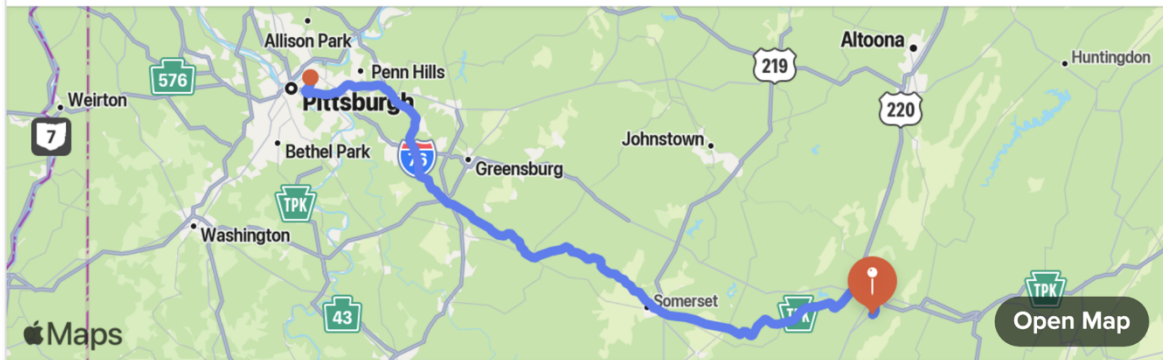

Omni Bedford Springs Resort

<https://www.omnihotels.com/hotels/bedford-springs>

Omni Bedford Springs Resort is located near the following airports:

- Pittsburgh International Airport (PIT)
- Harrisburg International Airport (MT)
- Reagan National Airport (DCA)
- Dulles International Airport (IAD)
- Baltimore/Washington International (BWI)

Pittsburgh, Harrisburg, Dulles, Reagan and Baltimore airports are all within a three-hour drive of the resort.

○ Pittsburgh International Airport, 1000 Airport Blvd, Pittsburgh, PA 15231

● Omni Bedford Springs Resort, 2138 Business 220, Bedford, PA 15522

2 h 20 min 

145 mi

Get Directions

4720 Forbes Ave, Pittsburgh, PA

Omni Bedford Springs Resort, 2138 Business 220, Bedford, PA 15522

1 h 48 min 

107 mi

Get Directions