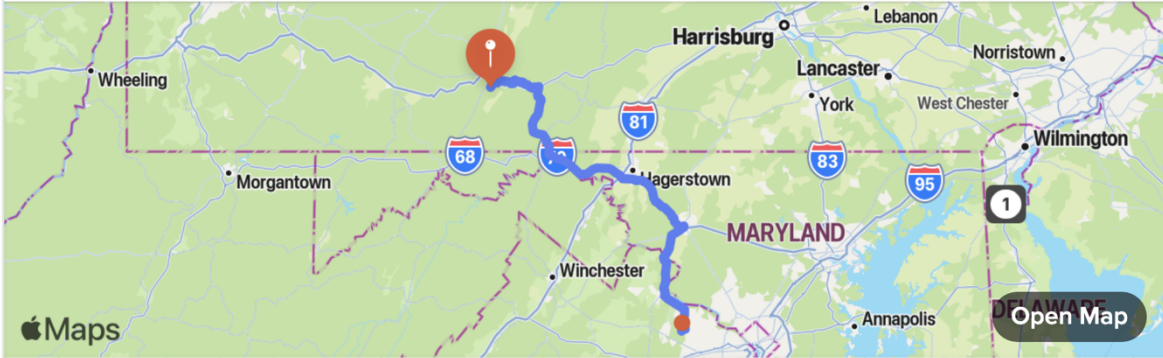

Omni Bedford Springs Resort

<https://www.omnihotels.com/hotels/bedford-springs>

Omni Bedford Springs Resort is located near the following airports:

- Pittsburgh International Airport (PIT)
- Harrisburg International Airport (MT)
- Reagan National Airport (DCA)
- Dulles International Airport (IAD)
- Baltimore/Washington International (BWI)

Pittsburgh, Harrisburg, Dulles, Reagan and Baltimore airports are all within a three-hour drive of the resort.

○ Pittsburgh International Airport, 1000 Airport Blvd, Pittsburgh, PA 15231

● Omni Bedford Springs Resort, 2138 Business 220, Bedford, PA 15522

2 h 23 min 

149 mi Screenshot Get Directions

○ Harrisburg International Airport, 510 Airport Drive, Middletown, PA 17057

● Omni Bedford Springs Resort, 2138 Business 220, Bedford, PA 15522

1 h 44 min 

111 mi Open Map Get Directions

Washington Dulles International Airport, 1 Saarinen Cir, Sterling, VA 20166

Omni Bedford Springs Resort, 2138 Business 220, Bedford, PA 15522

2 h 21 min

134 mi

Get Directions

2 h

Reagan Airport, Ronald Reagan Washington National Airport, 2401 S Smith