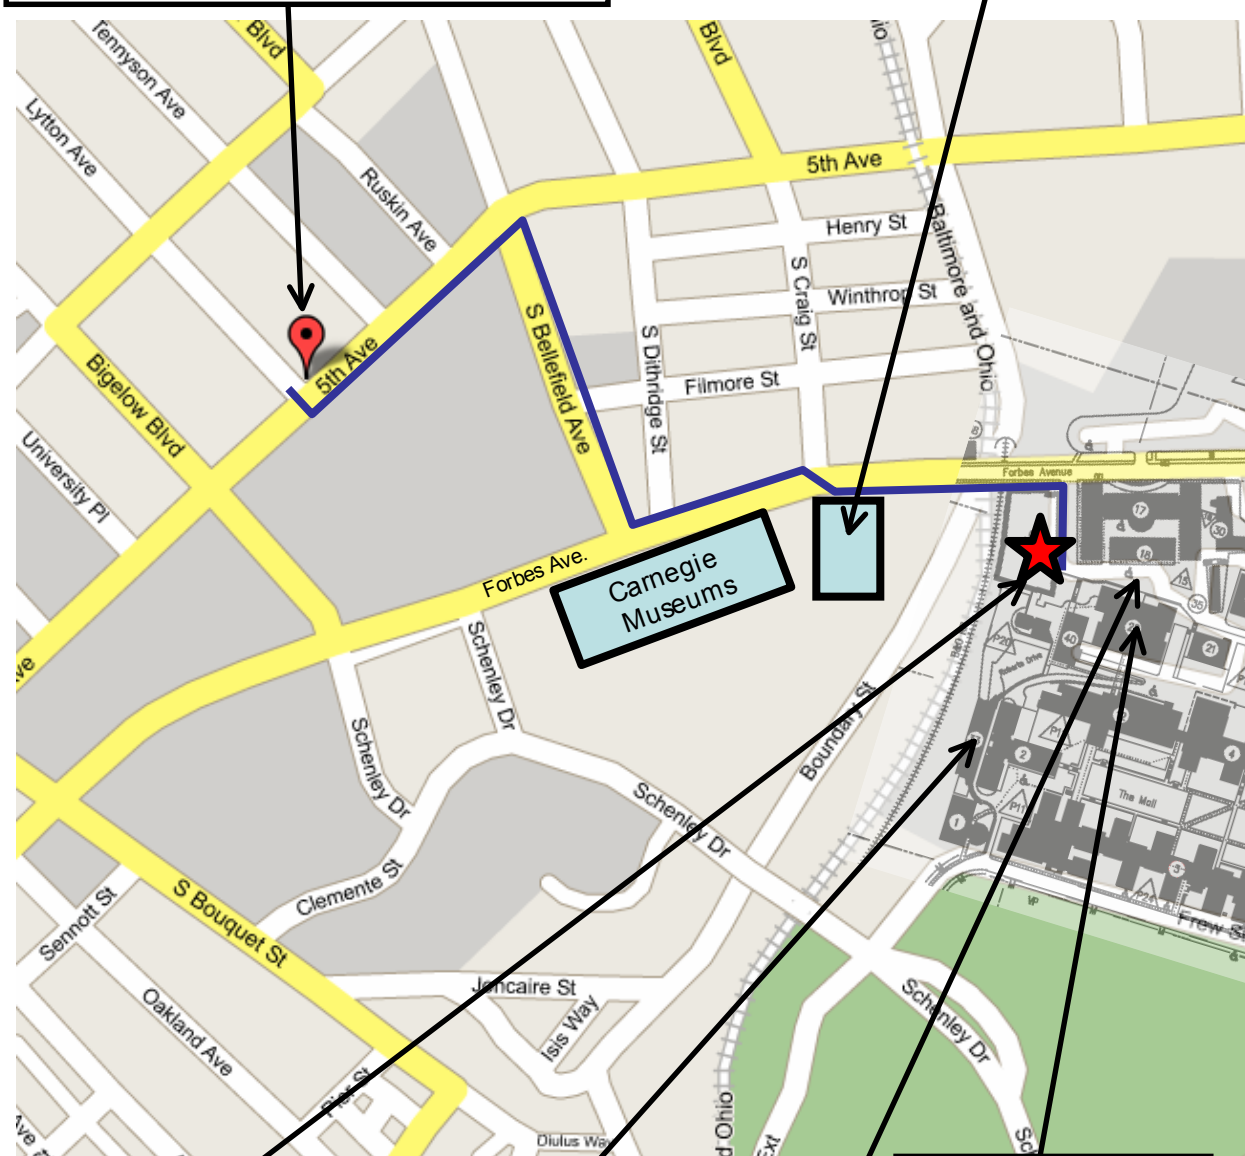

Wyndham Pittsburgh University Center
100 Lytton Ave., Pittsburgh, PA 15213

Carnegie Museum parking lot

Directions from Holiday Inn Select University Center to CMU CIC and Roberts Hall, Singleton Room

If you are walking (approx. time: 10-15 minutes):

- Turn left on 5th Ave
- Turn right on S. Bellefield Ave
- Turn left on Forbes Ave
- Cross bridge over railroad tracks, pass side of CIC building on the right and make a right turn at first driveway on CMU campus
- Walk along side CIC building to front door
- To get to Roberts Hall continue past CIC building to metal staircase
- Walk down metal staircase and across bridge
- Follow sidewalk to the right to downhill ramp
- Take ramp down to Roberts Hall entrance
- Enter Roberts Hall on 2nd floor and continue down the hall - you will see an elevator on the right and a staircase on the left
- Take elevator or stairs to 4th floor, Singleton Room foyer

If you are taking the hotel shuttle, ask them to drop you off in the parking lot by Newell-Simon Hall

If you are driving, park in the Carnegie Museum lot (pay parking)

CIC Building

Roberts Hall

Newell-Simon Hall

Newell-Simon Hall parking lot (shuttle drop off and pick up spot)